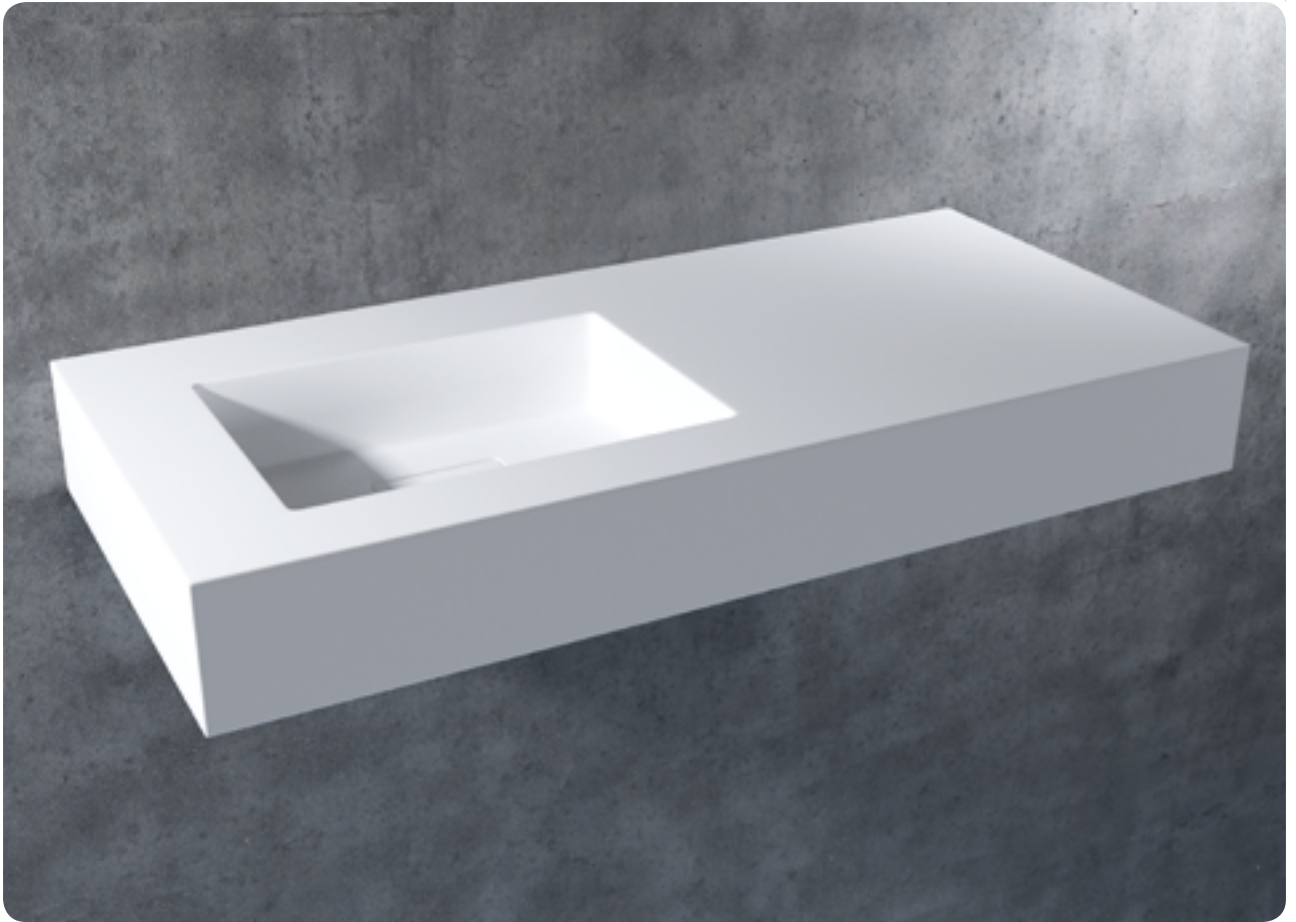

COLLEZIONE BAGNO
LISTINO 2016

ANDREOLI

A decorative graphic element consisting of overlapping, rounded rectangular shapes in shades of blue and grey, positioned horizontally across the middle of the page.

LAVABI BAGNO

Piano con lavabo integrato MOON*

Attenzione: la predisposizione per coperchio-piletta (•) in Solid Surface è optional

Piano con lavabo integrato STANDARD*

Sono disponibili lavabi con altre forme e misure ma senza coperchio-piletta

Lavabo D45H17

Lavabo SATURN

Lavabo ARIENS

A decorative graphic element consisting of overlapping, rounded rectangular shapes in various shades of blue and white, positioned horizontally across the middle of the page.

LAVABI FREESTANDING

Lavabo 926

Lavabo 907

A decorative graphic element consisting of overlapping, rounded rectangular shapes in various shades of blue and white, positioned horizontally across the middle of the page.