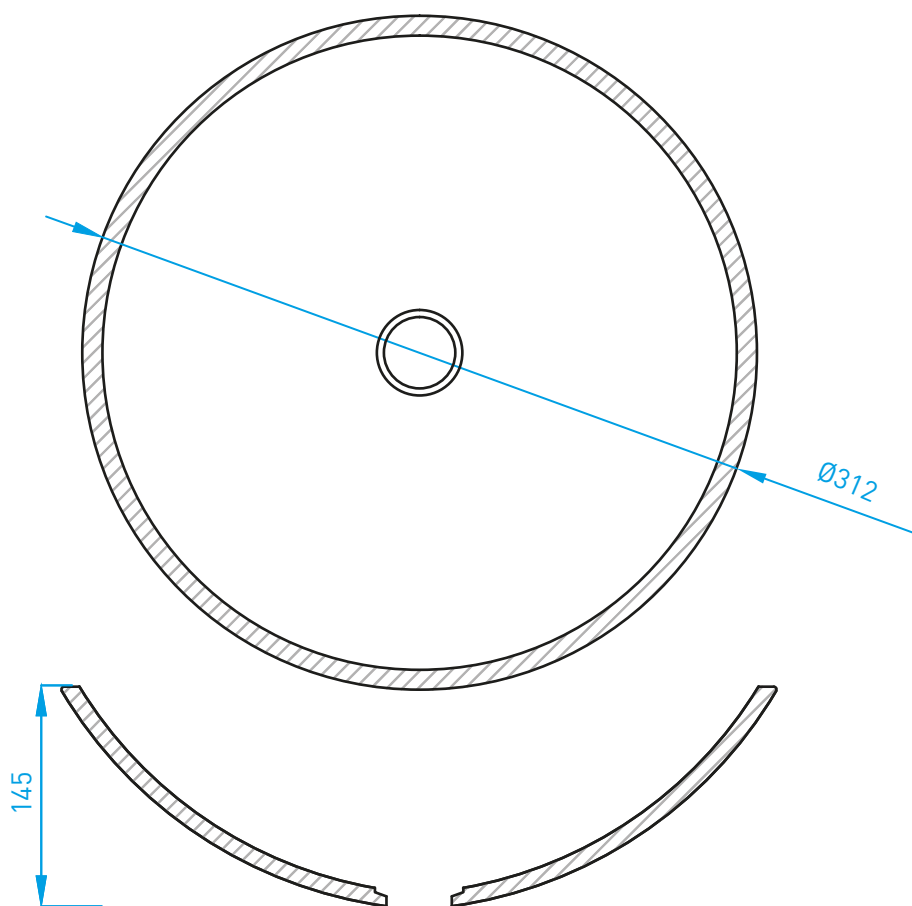

Lavabo D45H17

Lavabo SATURN

Lavabo ARIENS

A decorative graphic element consisting of overlapping, rounded rectangular shapes in various shades of blue and white, positioned horizontally across the middle of the page.

LAVABI FREESTANDING

Lavabo 926

Lavabo 907

A decorative graphic element consisting of overlapping, rounded rectangular shapes in various shades of blue and white, positioned horizontally across the middle of the page.

PIATTI E PARETI DOCCIA

Piatto doccia PLANARE*

personalizzabile
da 40 a 80

12

personalizzabile

minimo 250

minimo 250

personalizzabile