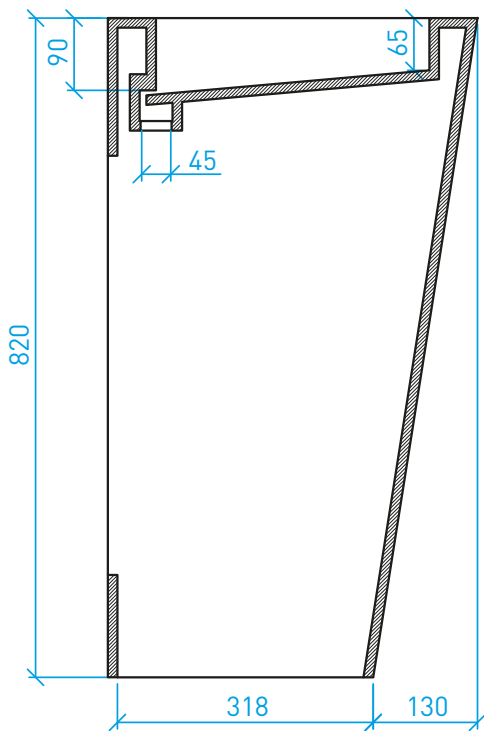

LAVABI FREESTANDING

Lavabo 926

Lavabo 907

A decorative graphic element consisting of overlapping, rounded rectangular shapes in various shades of blue and white, positioned horizontally across the middle of the page.

PIATTI E PARETI DOCCIA

Piatto doccia PLANARE*

personalizzabile
da 40 a 80

12

personalizzabile

minimo 250

minimo 250

personalizzabile