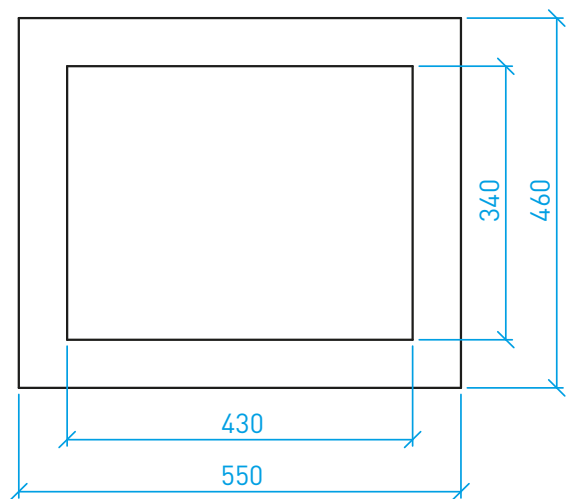

LAVABI FREESTANDING

Lavabo 926

Lavabo 907

A decorative graphic element consisting of overlapping, rounded rectangular shapes in various shades of blue and white, positioned horizontally across the middle of the page.

PIATTI E PARETI DOCCIA

Piatto doccia PLANARE*

personalizzabile
da 40 a 80

12

personalizzabile

minimo 250

minimo 250

personalizzabile